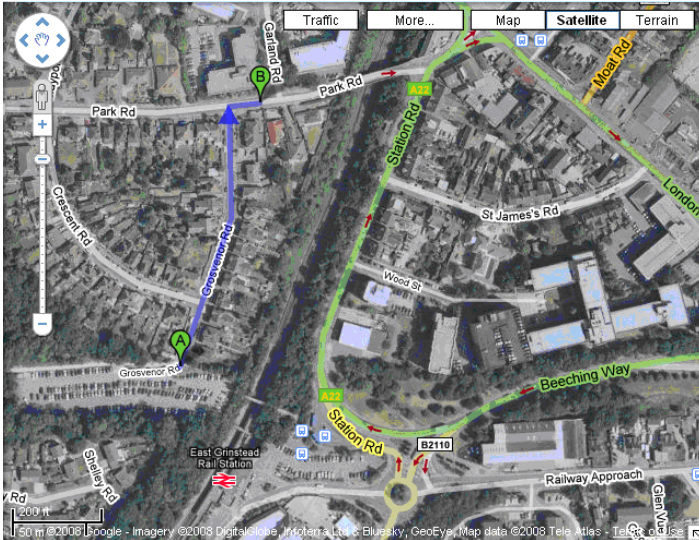

Directions to Ballard Chalmers Ltd

From East Grinstead train station (200m)

Take the footbridge over the rail line into the Grosvenor road car park. Go through the car park to the north side and head up Grosvenor road. Turn right at Park Road and left into Garland Rd. Alternatively, walk north up Station Road. Turn left into Park road and right into Garland Road

The office entrance is on the corner of Garland Road and we are on the 1st floor

By car from the M25 and the East

- Enter onto M25 heading for Gatwick / Heathrow
- Leave the M25 at junction 6, then at Godstone Interchange roundabout take the 1st exit onto the A22 (sign East Grinstead / Eastbourne)
- After 1 mile at roundabout take the 2nd exit onto the A22 (sign East Grinstead, Eastbourne)
- After another mile at roundabout take 2nd exit onto the A22 (sign East Grinstead, Eastbourne)
- After 5 miles at roundabout take 2nd exit onto A22 (signposted Eastbourne, Crawley, Gatwick)
- After 2 miles at "The Star Inn" continue forward onto London Road (signposted Eastbourne)
- Note: there are speed cameras along the A22
- After 1 mile at roundabout take 2nd exit onto the A22 (sign Eastbourne, Tunbridge Wells)
- After 200m turn right into Garland Road

By car from the M25 and the West

- Enter onto M25 heading for Gatwick / M23
- Leave the M25 at junction 7 onto the M23
- Leave the M23 at junction 10 and take the 1st exit on the roundabout onto the A264 (signposted East Grinstead, Eastbourne)
- At roundabout take the 2nd exit onto the A264 (signposted East Grinstead, Eastbourne)
- After 1 mile at the Duke's Head Roundabout take the 2nd exit onto the A264 (signposted East Grinstead / Eastbourne)
- After 2.5 miles at traffic signals turn right onto the A22 (East Grinstead / Tunbridge Wells)
- Note: there are speed cameras along the A22
- After 1 mile, at the roundabout take the 2nd exit onto the A22 (signposted for Eastbourne / Tunbridge Wells)
- After 200 metres turn right into Garland Road